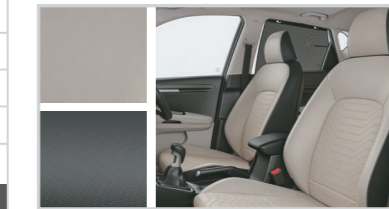

**TECH-Line**  
Black and Brown Leatherette Seats with All Black Interiors with Premium Brown Inserts

**TECH-Line**  
Black and Beige Semi Leatherette Seats with All Black and Beige Dual Tone Interiors