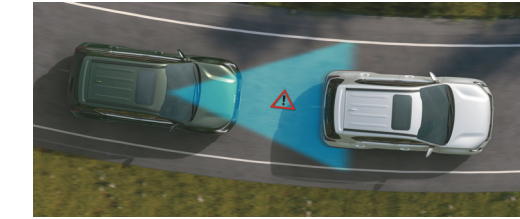

Forward Collision Warning (FCW)

alerts the driver of imminent collision

Forward Collision-Avoidance Assist-Car (FCA-Car)