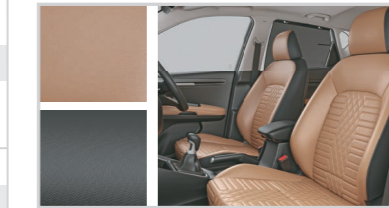

## Interior Colors & Seat Patterns

**X-Line**  
Sage Green Leatherette Seats with All Black Interiors and Xclusive Sage Green Inserts

**ST-Line**  
Black Leatherette Seats with All Black Interiors and White Inserts