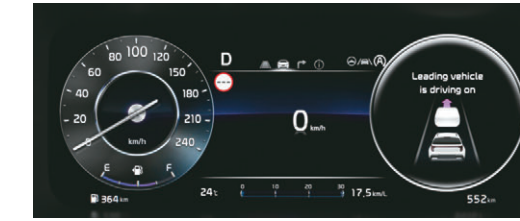

Leading Vehicle Departure Alert (LVDA)

informs the driver if the vehicle in front starts moving and driver does not react