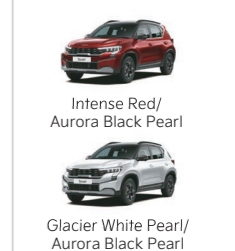

2 Dual Tone Colors