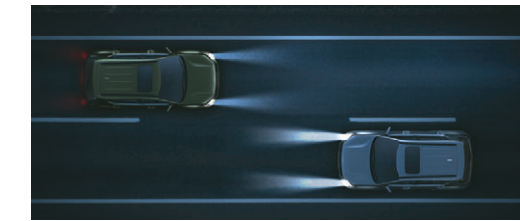

Driver Attention Warning (DAW)

alerts the driver based on driver's attention level