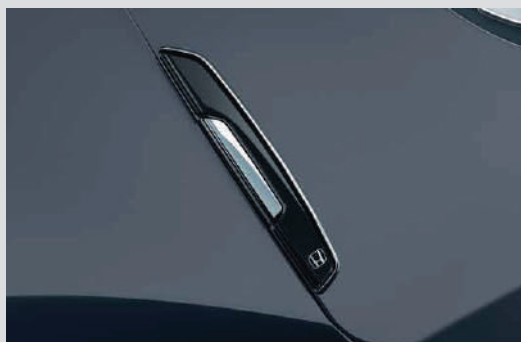

DOOR EDGE GARNISH