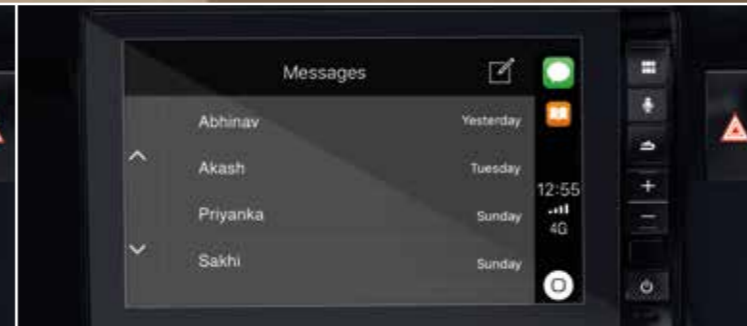

THE PRAISE OF CONNECTIONS

DIGIPAD 2.0

17.7 cm TOUCHSCREEN ADVANCED DISPLAY AUDIO SYSTEM

The superbly advanced DIGIPAD 2.0 inspires connectivity like no other. Play fastest-finger-first with messaging, music, apps and more. Use Bluetooth to connect your iPhone via Apple CarPlay and your Android smartphone via Android Auto. Weblink provides additional operation of popular smartphone apps.

- Seamless Smartphone Connectivity (Android Auto, Apple CarPlay, Weblink)⁶
- Voice Command Video Playback
- Bluetooth for Handsfree Telephone & Audio Streaming Support
- AM/FM Radio, MP3, iPod

T & C Apply.*

MESSAGES