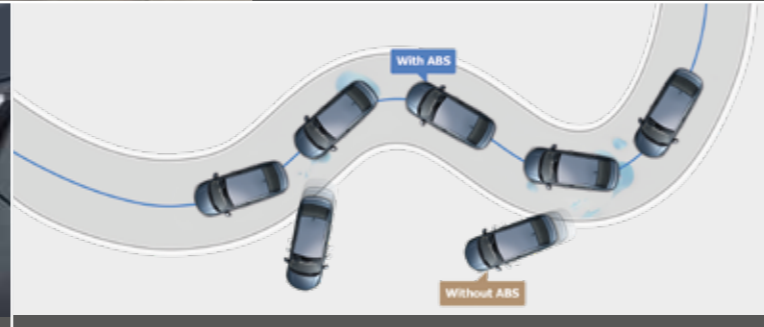

STANDARD ABS WITH EBD