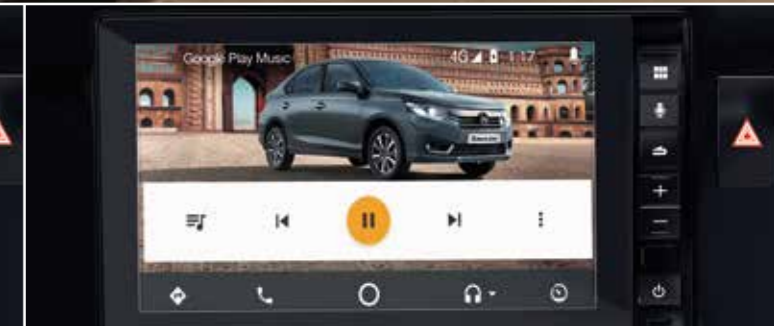

T & C Apply.\*

FM/RADIO

HANDSFREE TELEPHONE

MESSAGES

ANDROID AUTO

SMARTPHONE NAVIGATION

MEDIA PLAYER