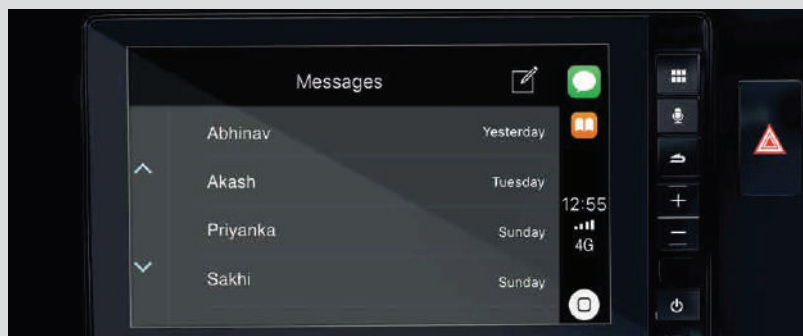

THE PRAISE OF CONNECTIONS

DIGIPAD^{2.0}

17.7 cm TOUCHSCREEN ADVANCED DISPLAY AUDIO SYSTEM

The superbly advanced DIGIPAD 2.0 inspires connectivity like no other. Play fastest-finger-first with messaging, music, apps and more. Use Bluetooth to connect your iPhone via Apple CarPlay® and your Android smartphone via Android Auto™. aWeblink provides additional operation of popular smartphone apps.

- Seamless Smartphone Connectivity (Android Auto™, Apple CarPlay®, Weblink)©
- Voice Command Video Playback
- Bluetooth for Handsfree Telephone & Audio Streaming Support
- AM/FM Radio, MP3, iPod

MESSAGES