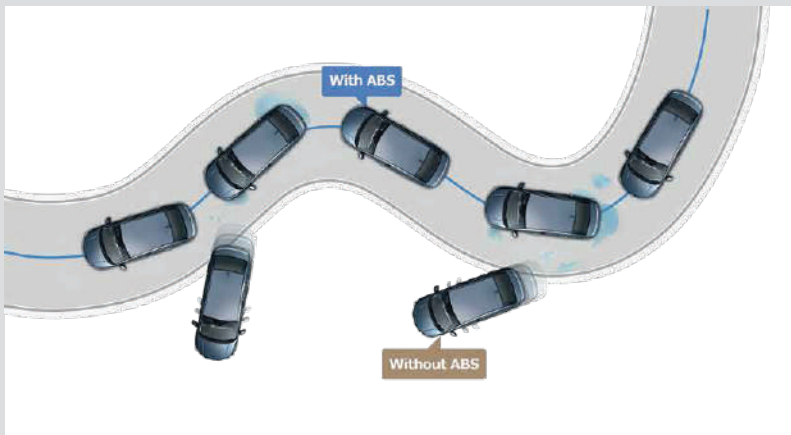

## CVT

THE ULTIMATE AUTOMATIC

The Amaze petrol engine is also available with CVT (Continuously Variable Transmission). This delivers great driving pleasure and offers superior fuel efficiency.

# THE REPUTE OF PROTECTION

The safety of the car and the people inside it has always been a priority for every Honda car. The Amaze is packed with the latest features for secured protection.

STANDARD DUAL AIRBAGS