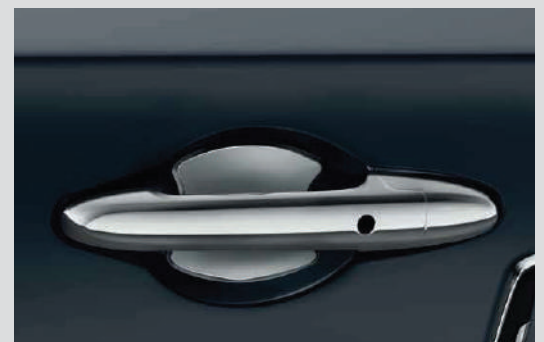

DOOR HANDLE PROTECTOR